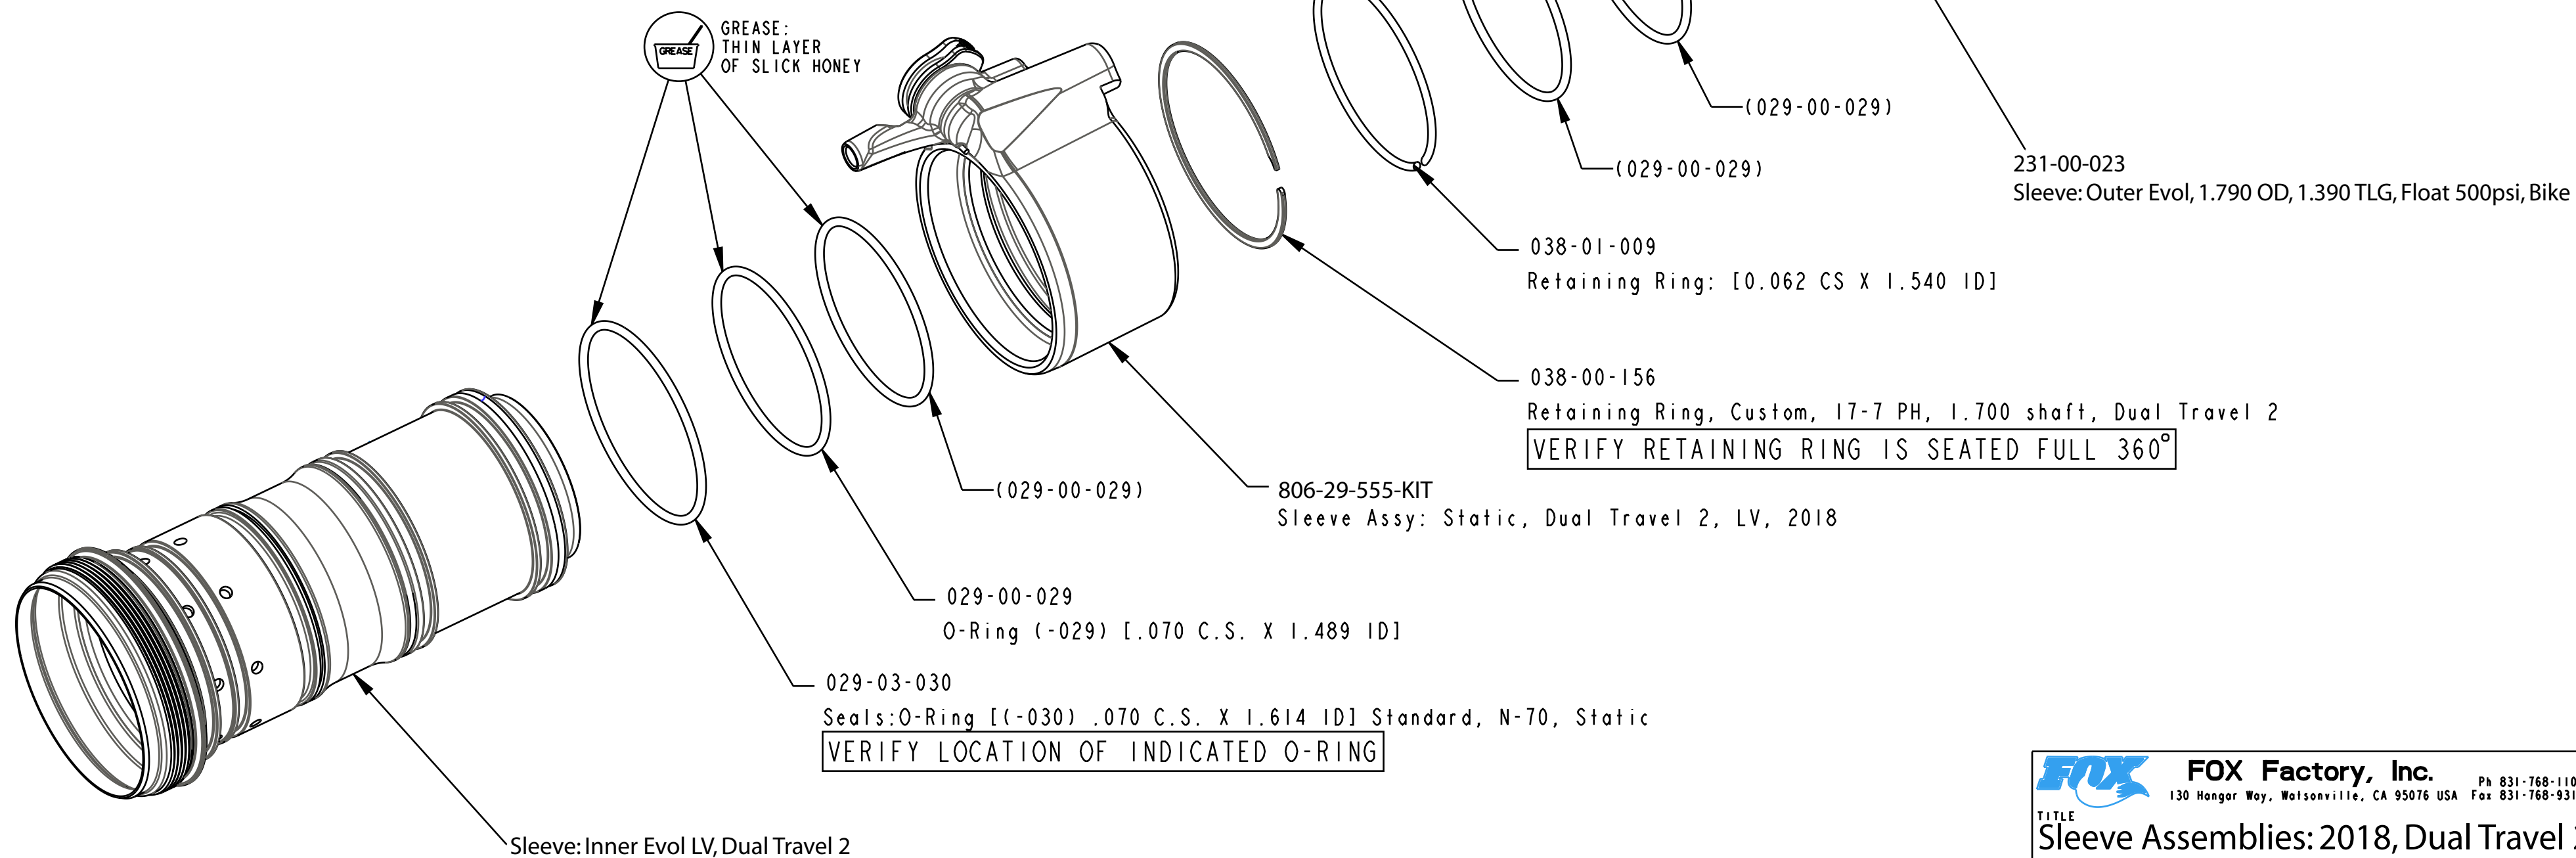

SECTION A-A  
SCALE 2.000

- PROPRIETARY -  
THIS DOCUMENT CONTAINS CONFIDENTIAL, PROPRIETARY INFORMATION  
THAT IS FOX PROPERTY. DO NOT DISCLOSE TO OR DUPLICATE  
FOR OTHERS EXCEPT AS AUTHORIZED BY FOX.

		<b>FOX Factory, Inc.</b> 130 Hangar Way, Watsonville, CA 95076 USA Ph 831-768-1100 Fax 831-768-9312
<b>TITLE</b> Sleeve Assemblies: 2018, Dual Travel 2 Float DPS, Evol LV Ano		
<b>SIZE</b> C	<b>DWG. NO.</b> .00:1	<b>SHEET</b> 1 OF 1