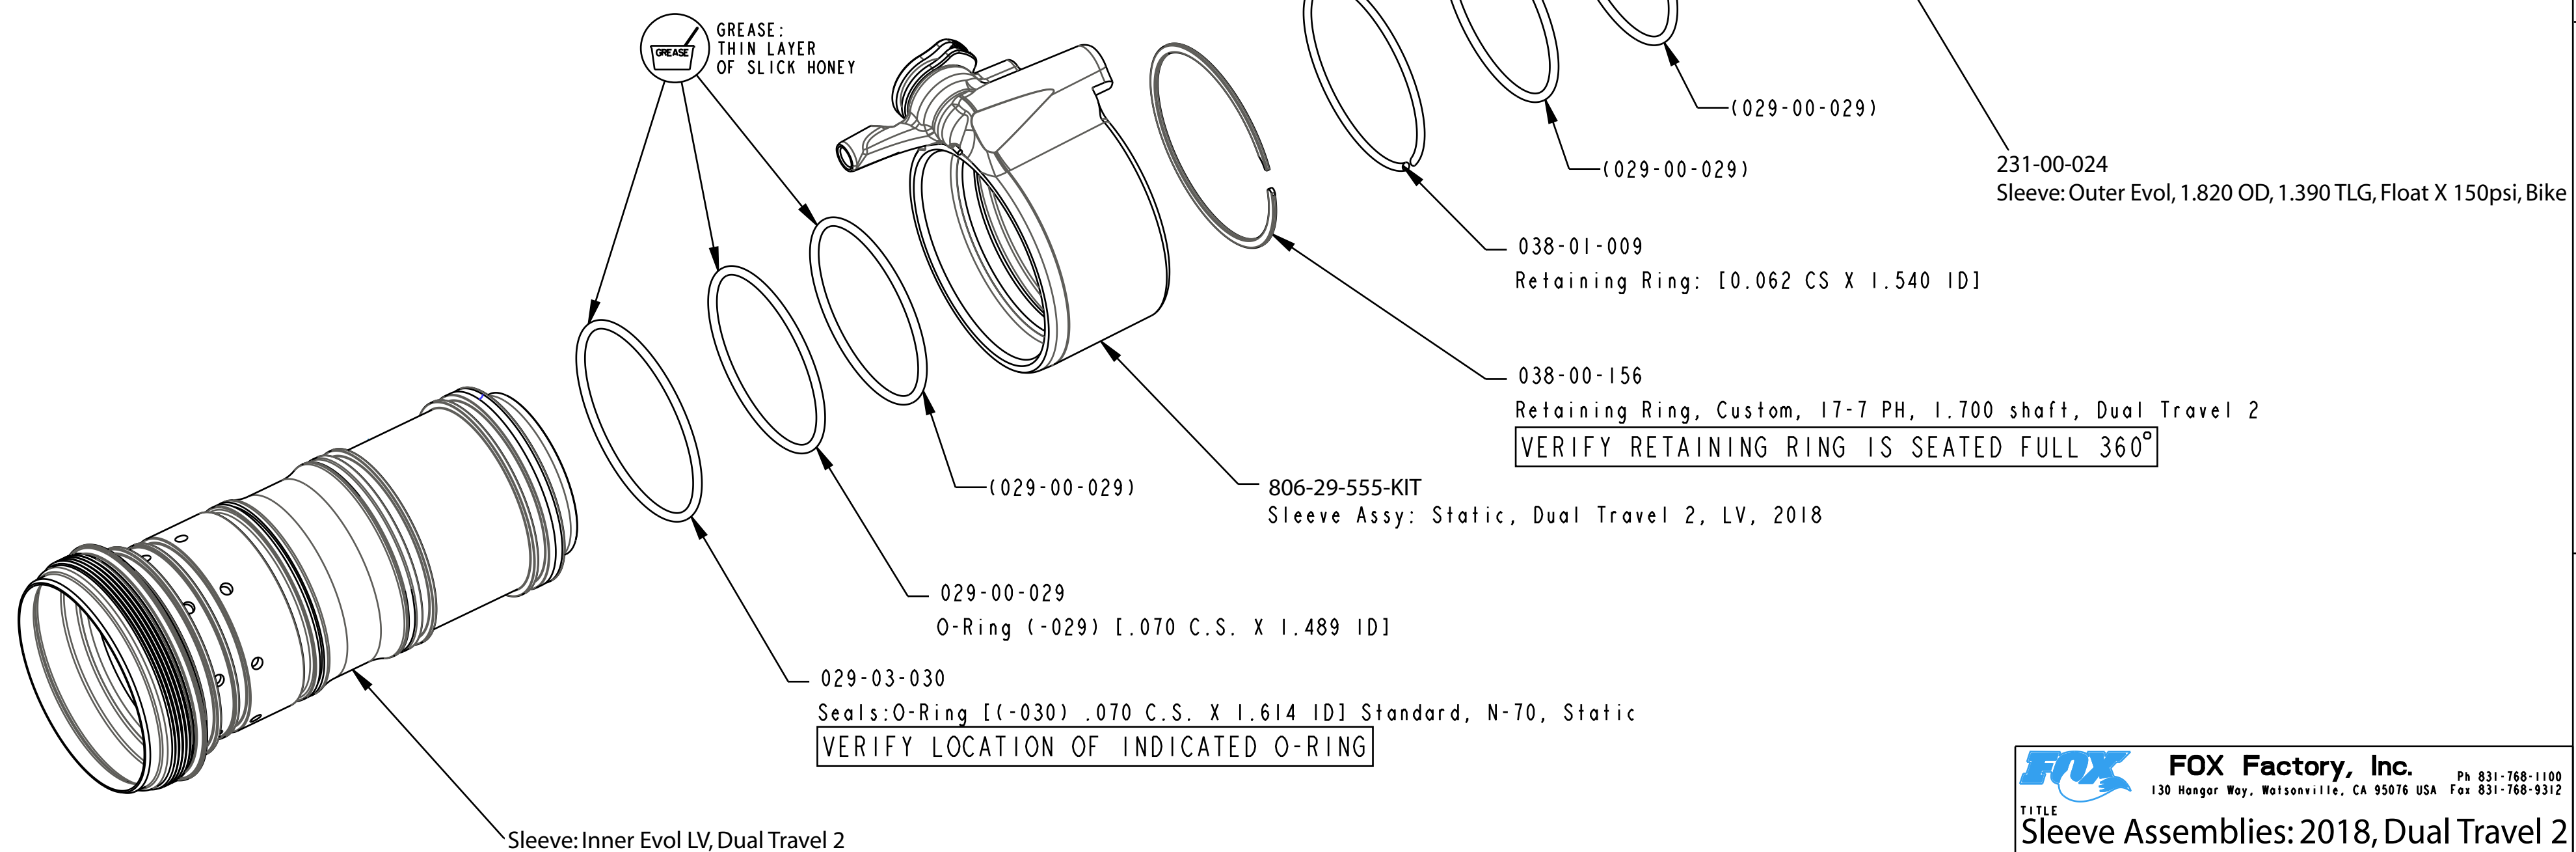

- PROPRIETARY -
THIS DOCUMENT CONTAINS CONFIDENTIAL, PROPRIETARY INFORMATION
THAT IS FOX PROPERTY. DO NOT DISCLOSE TO OR DUPLICATE
FOR OTHERS EXCEPT AS AUTHORIZED BY FOX.

FOX FOX Factory, Inc. Ph 831-768-1100
130 Hangar Way, Watsonville, CA 95076 USA Fax 831-768-9312

TITLE
Sleeve Assemblies: 2018, Dual Travel 2
Float DPX2, Float X, Evol LV Ano

SIZE DWG. NO.
C

PLOT SCALE | .00 : 1 | SHEET | OF | 1

4

3

2

1

ProE ASSEM