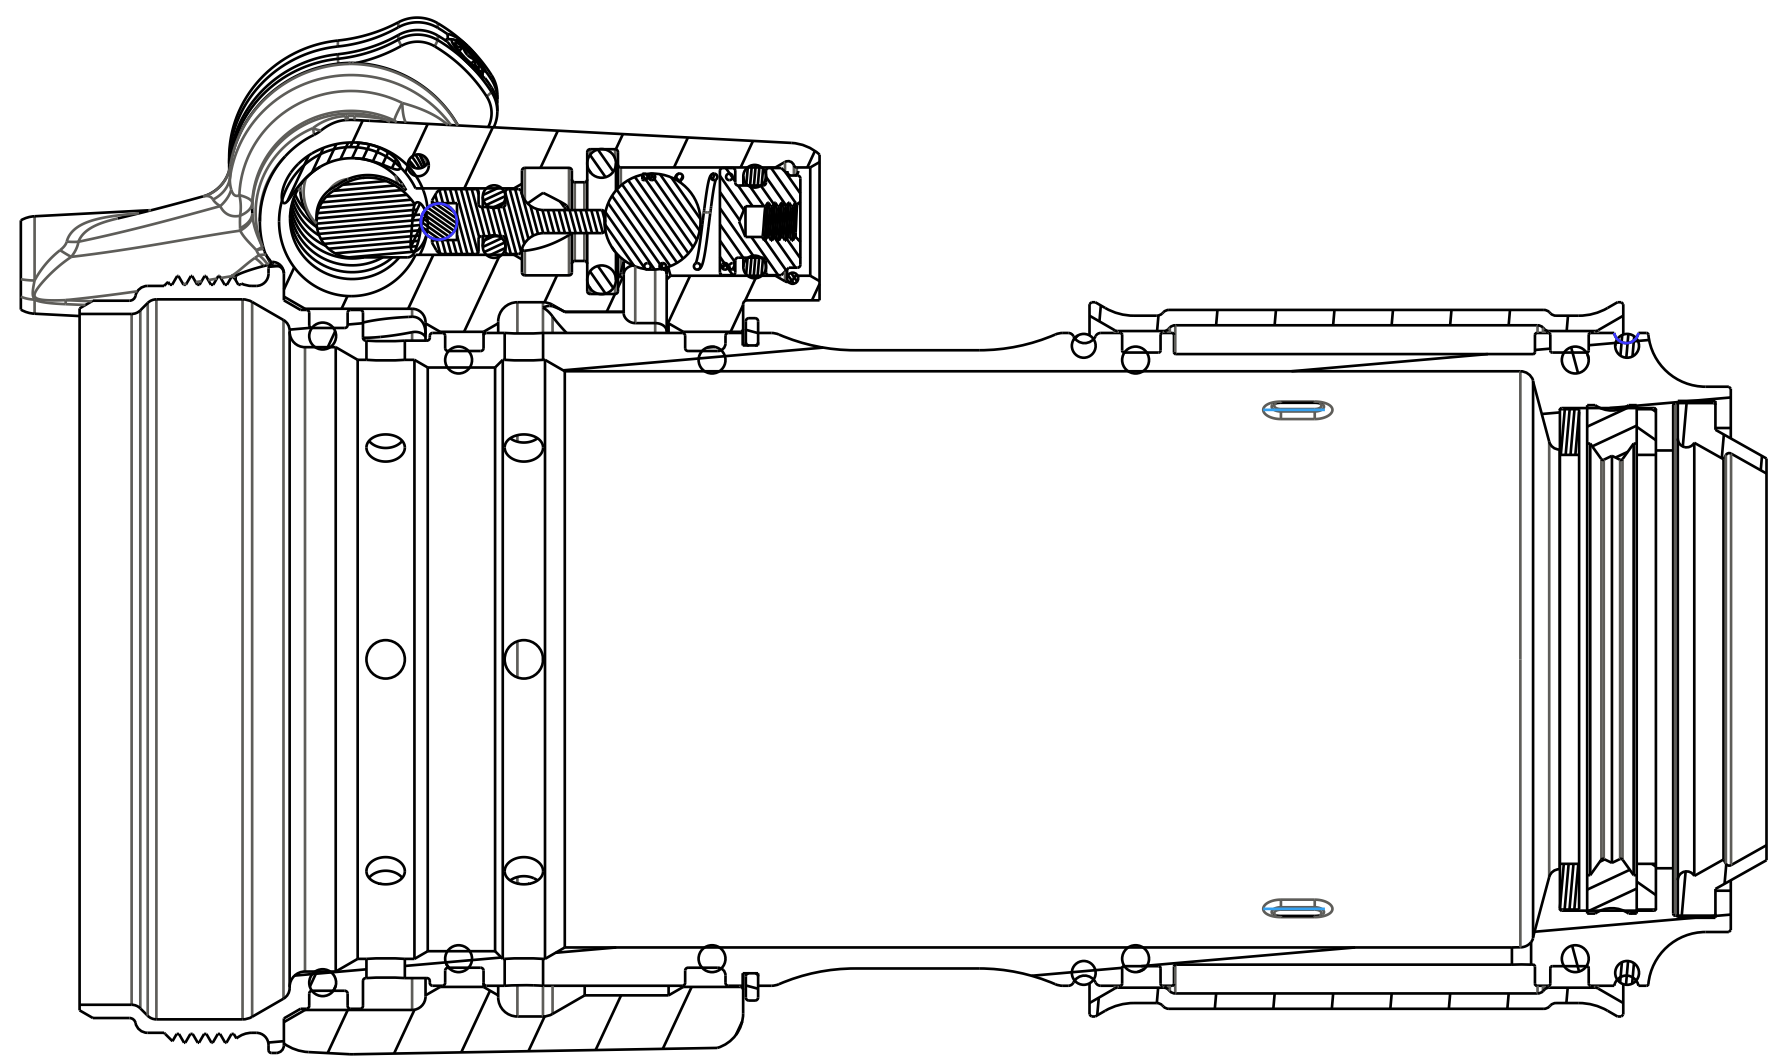

4

3

2

1

D

D

C

C

B

B

A

A

SECTION A-A
SCALE 2.000