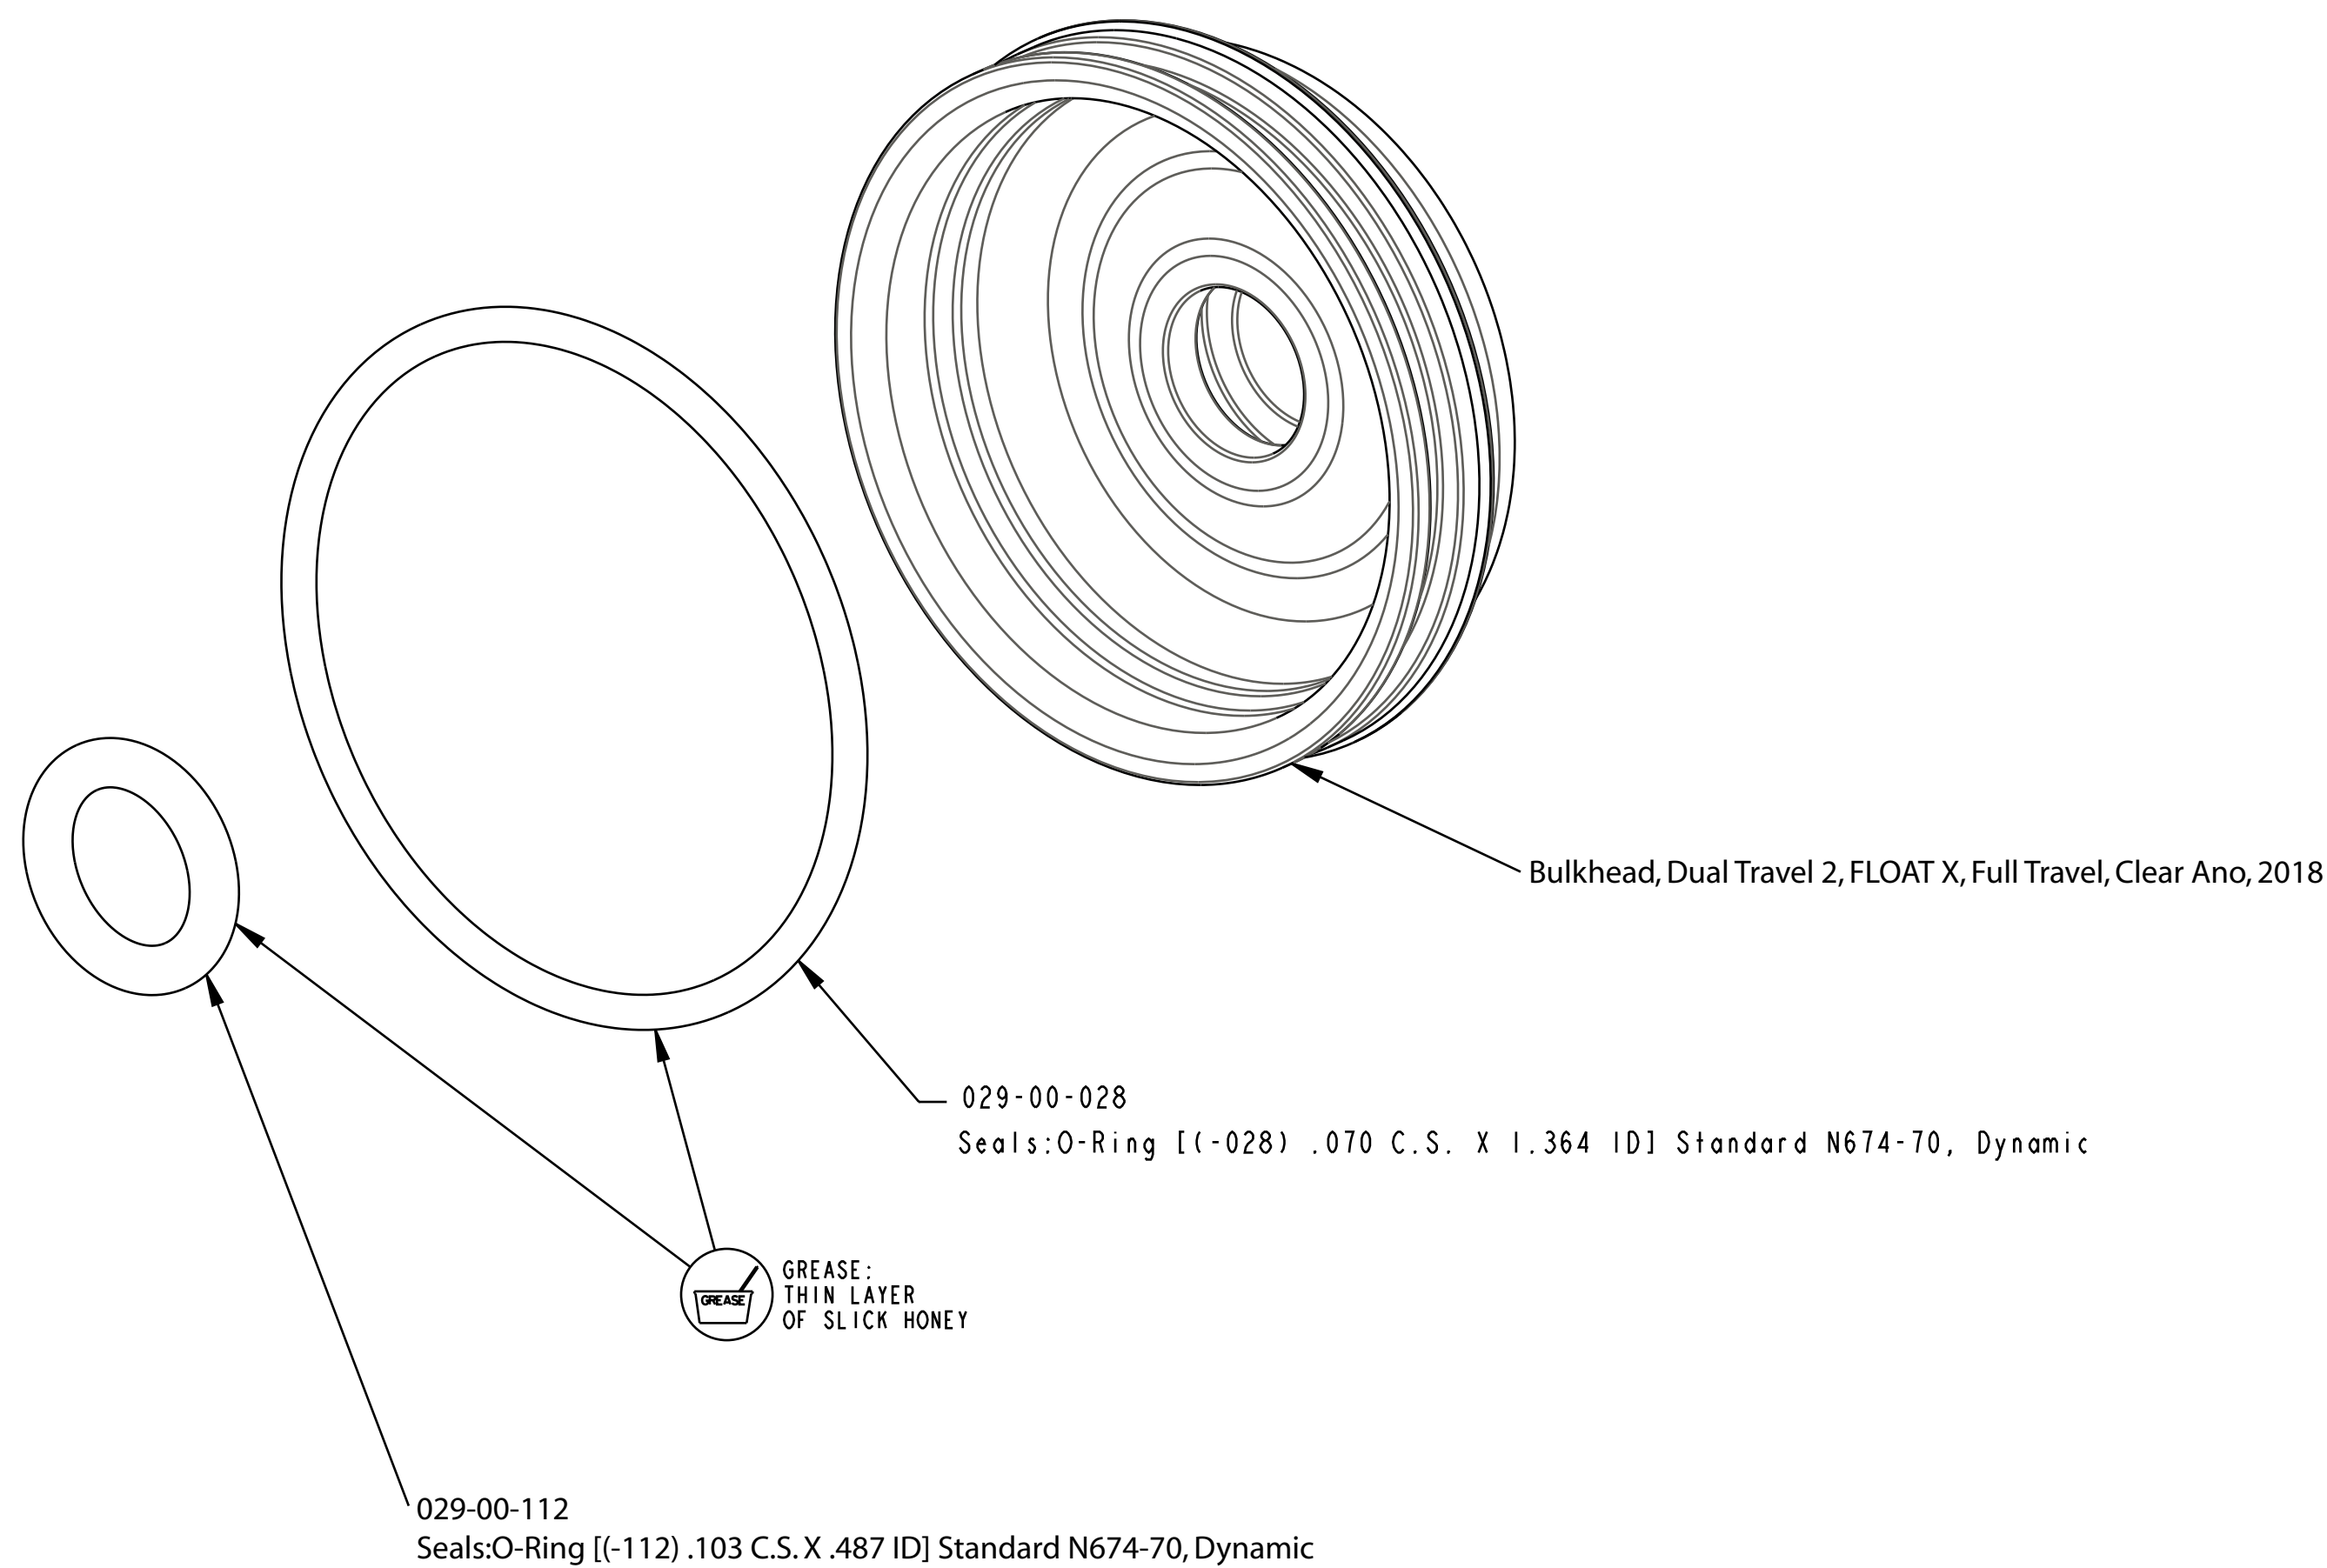

4

3

2

1

SECTION A-A

		FOX Factory, Inc.	Ph 831-768-1100
		130 Hangar Way, Watsonville, CA 95076 USA	Fax 831-768-9312
TITLE			
Assy, Bulkhead, 1/2" shaft, Full Travel			
Clear Ano, 2017, Dual Travel 2			
SIZE	DWG. NO.	815-00-083-KIT	
C			
PLOT SCALE 3.00:1		SHEET 1 OF 1	