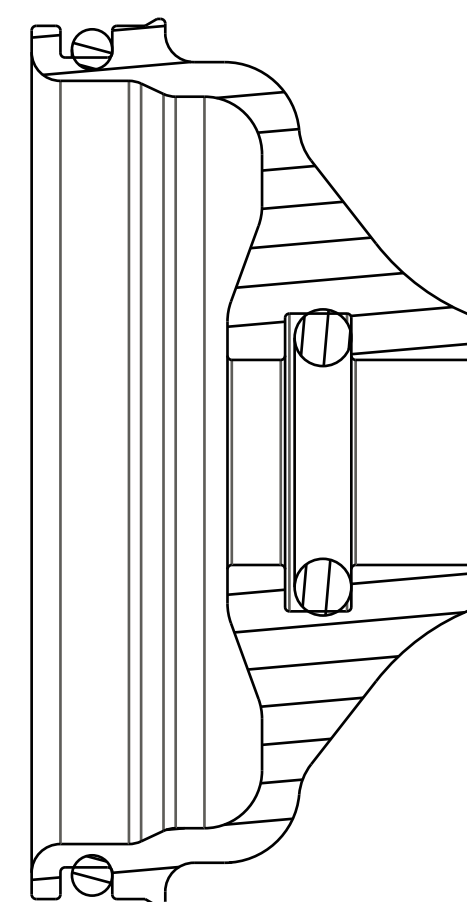

4

3

2

1

SECTION A-A

		FOX Factory, Inc.	Ph 831-768-1100
		130 Hangar Way, Watsonville, CA 95076 USA	Fax 831-768-9312
TITLE			
Assy, Bulkhead, 1/2" shaft, Full Travel			
Clear Ano, 2017, Dual Travel 2			
SIZE	DWG. NO.	815-00-083-KIT	
C			
PLOT SCALE 3.00:1		SHEET 1 OF 1	