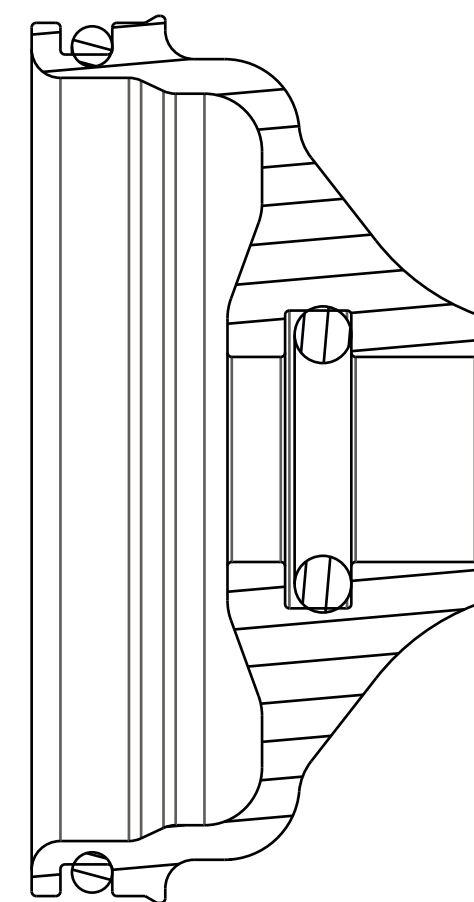

4

3

2

1

SECTION A-A

		<b>FOX Factory, Inc.</b>	Ph 831-768-1100
		130 Hangar Way, Watsonville, CA 95076 USA	Fax 831-768-9312
TITLE			
Assy, Bulkhead, 9mm shaft, 5mm Travel			
Spacer, Red Ano, 2017, Dual Travel 2			
SIZE	DWG. NO.	815-00-082-KIT	
C			
PLOT SCALE 3.00:1		SHEET 1 OF 1	