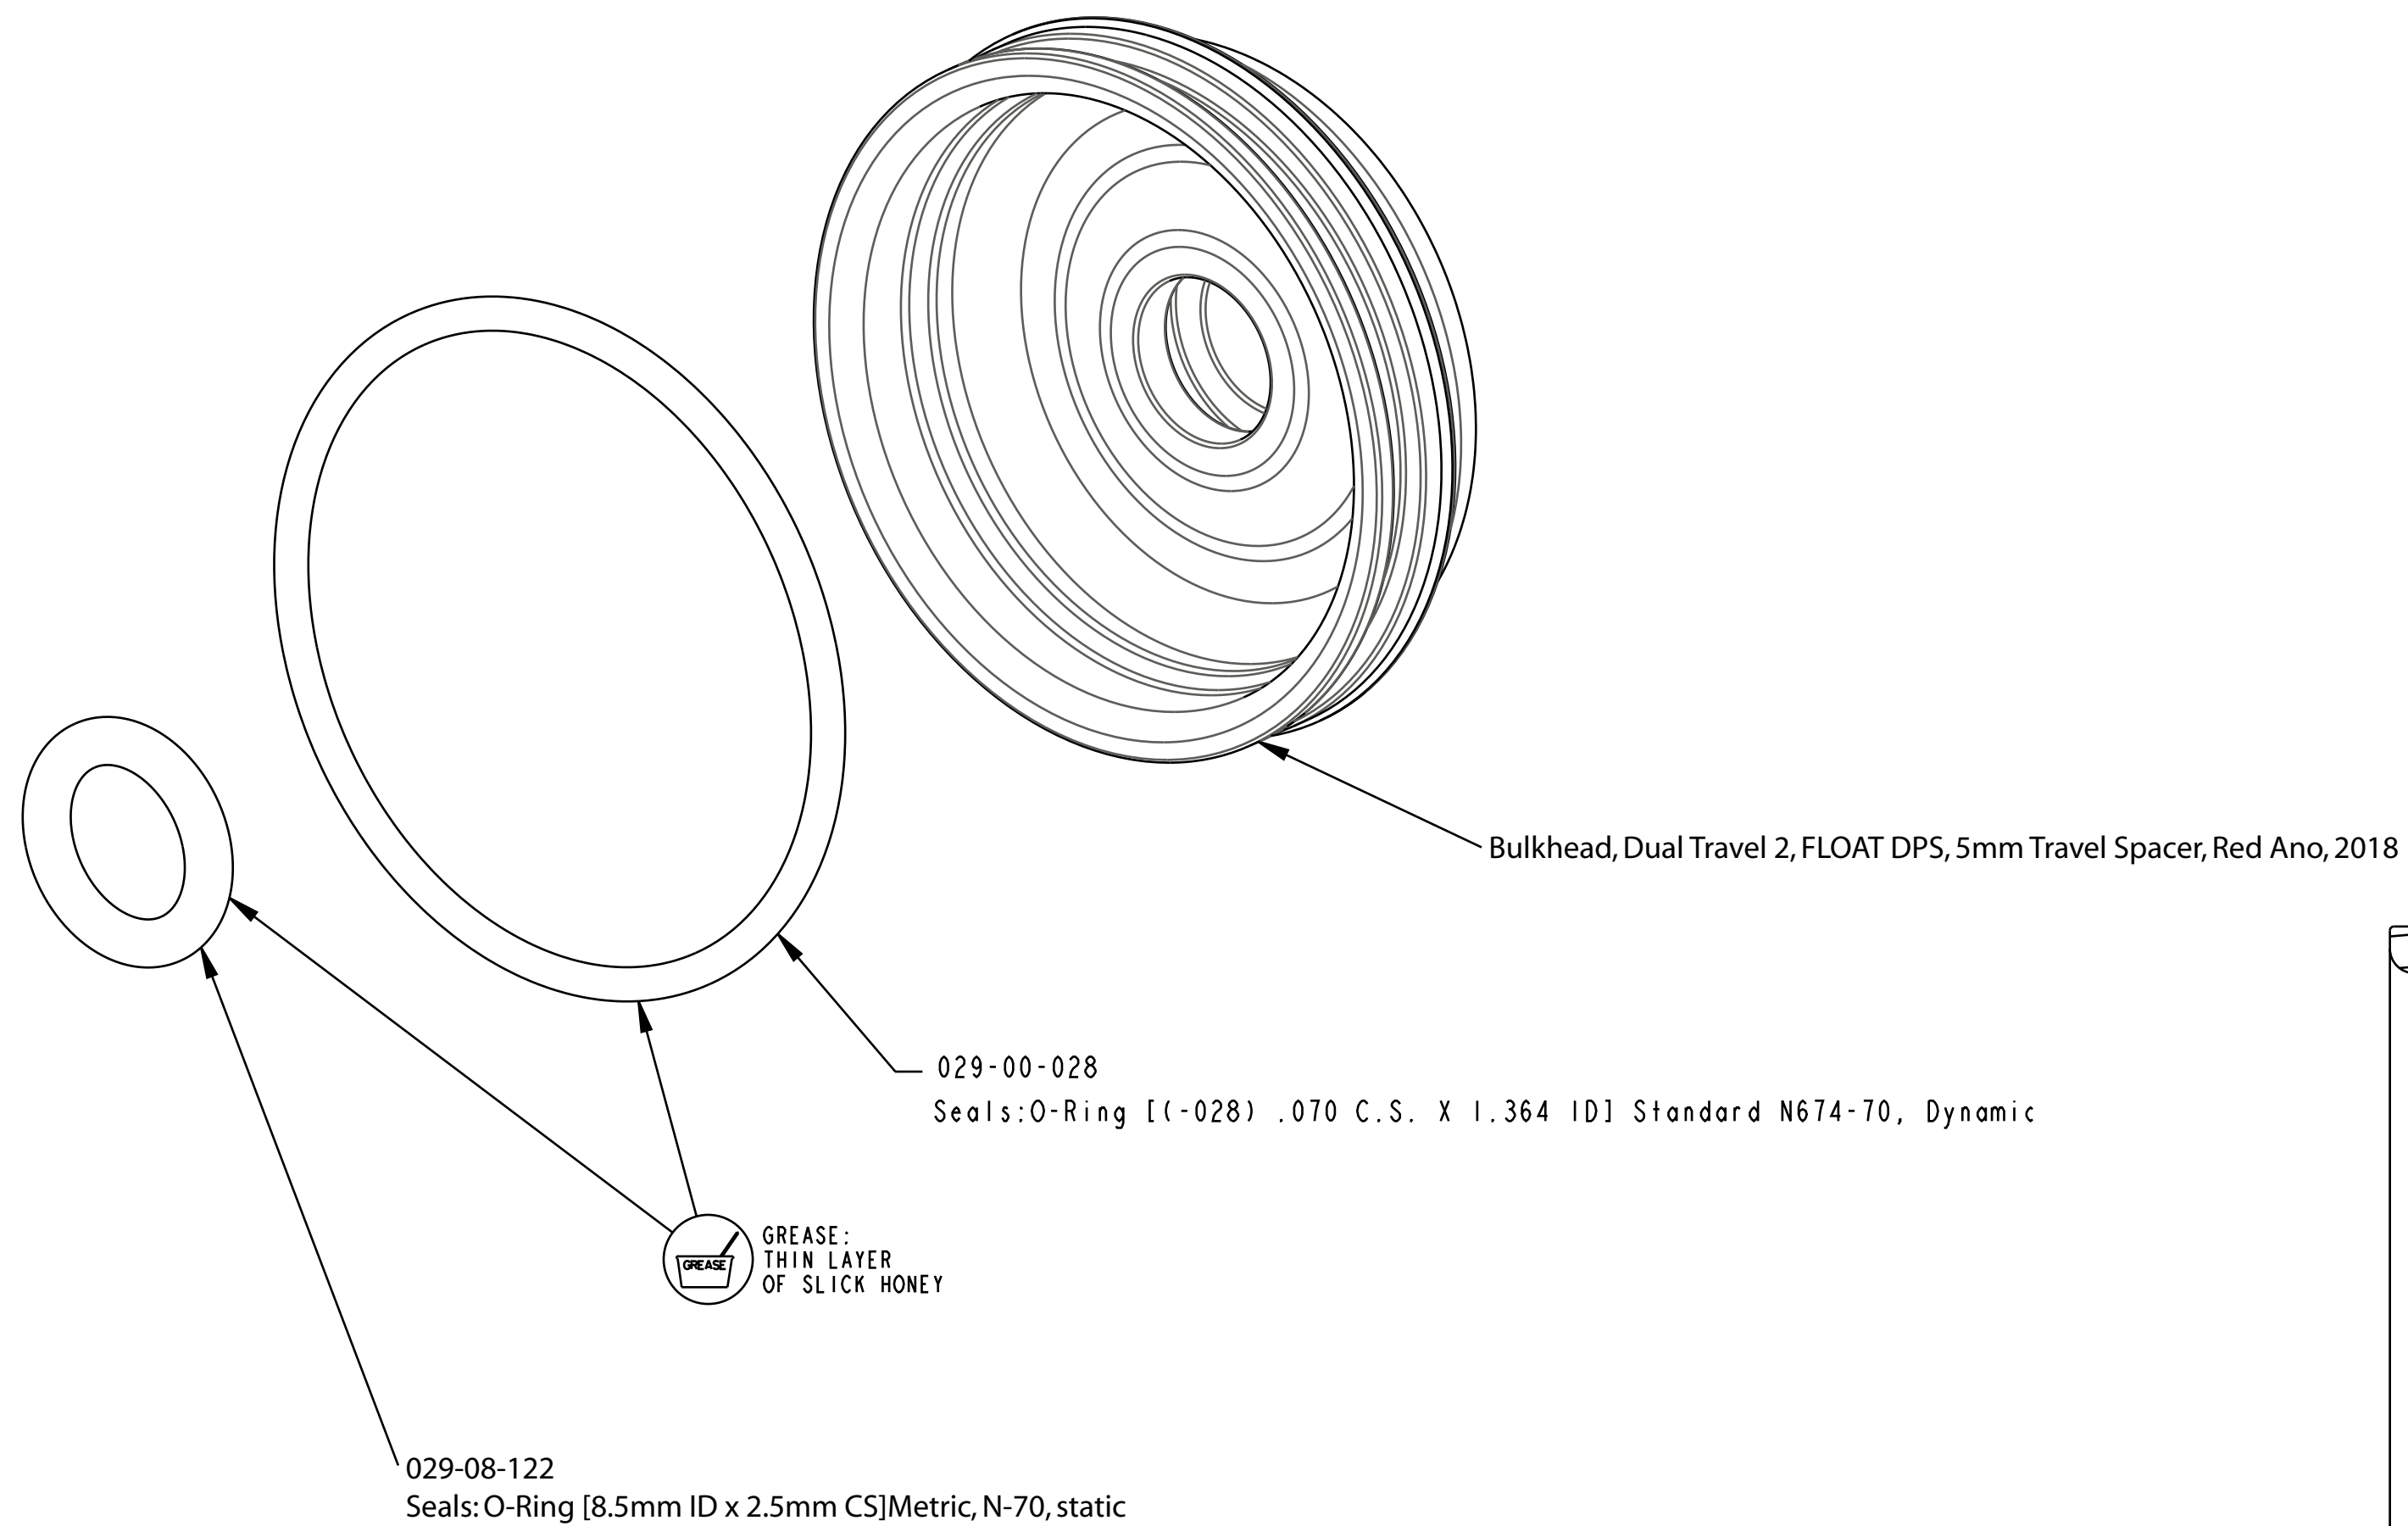

4

3

2

1

SECTION A-A

		<b>FOX Factory, Inc.</b>	Ph 831-768-1100
		130 Hangar Way, Watsonville, CA 95076 USA	Fax 831-768-9312
TITLE			
Assy, Bulkhead, 9mm shaft, 5mm Travel			
Spacer, Red Ano, 2017, Dual Travel 2			
SIZE	DWG. NO.	815-00-082-KIT	
C			
PLOT SCALE 3.00:1		SHEET 1 OF 1	