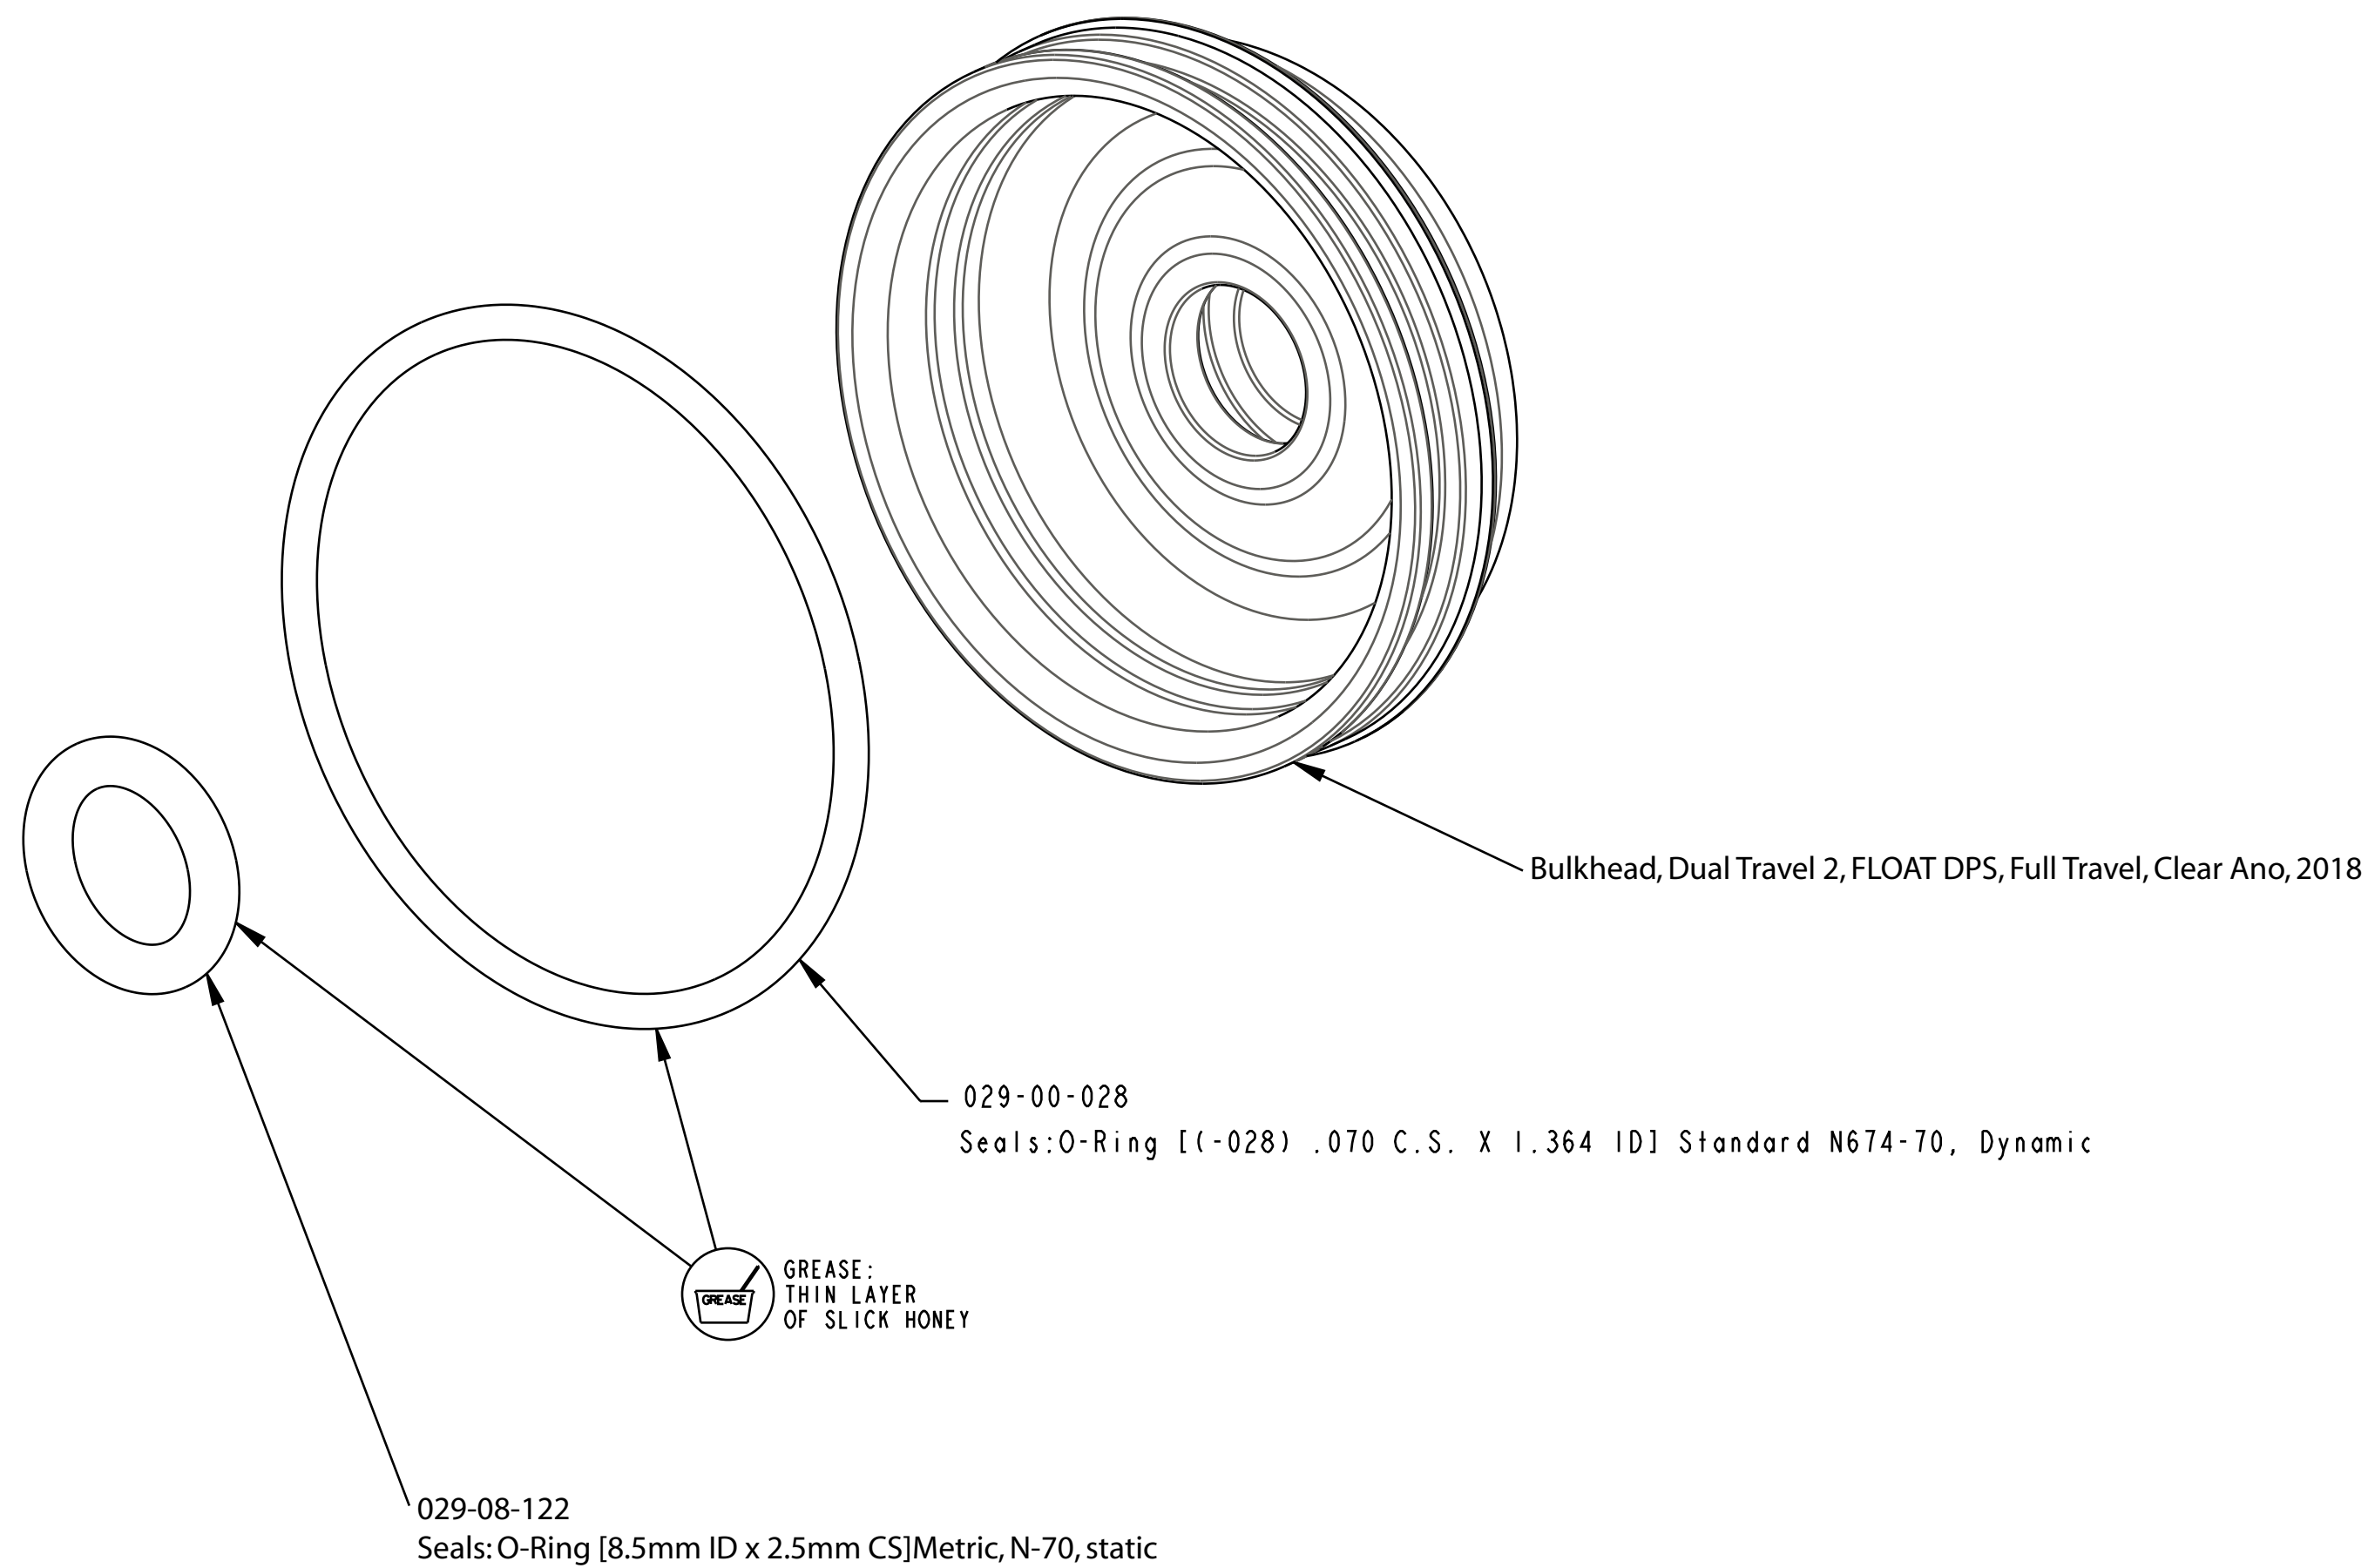

4

3

2

1

SECTION A-A

		FOX Factory, Inc.	Ph 831-768-1100 Fax 831-768-9312
130 Hangar Way, Watsonville, CA 95076 USA			
TITLE Assy, Bulkhead, 9mm shaft, Full Travel Clear Ano, 2017, Dual Travel 2			
SIZE C	DWG. NO. 815-00-081-KIT		
PLOT SCALE 3.00:1		SHEET 1 OF 1	