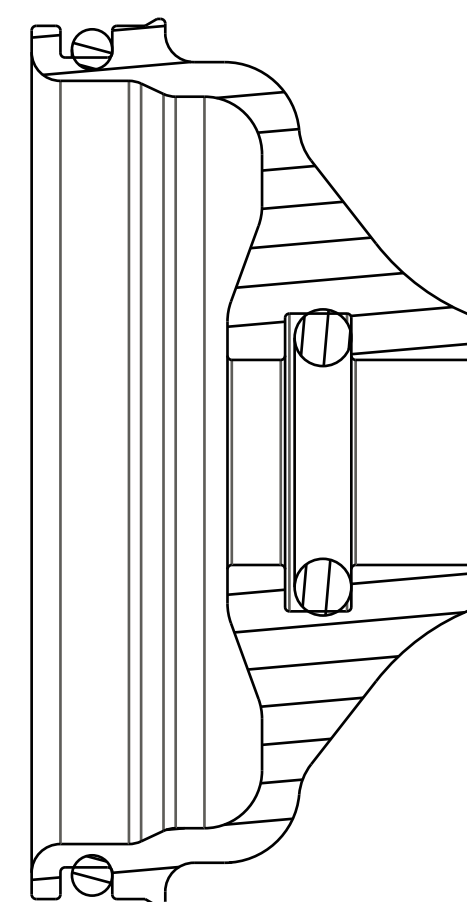

4

3

2

1

SECTION A-A

		FOX Factory, Inc.	Ph 831-768-1100 Fax 831-768-9312
130 Hangar Way, Watsonville, CA 95076 USA			
TITLE Assy, Bulkhead, 9mm shaft, Full Travel Clear Ano, 2017, Dual Travel 2			
SIZE C	DWG. NO. 815-00-081-KIT		
PLOT SCALE 3.00:1		SHEET 1 OF 1	