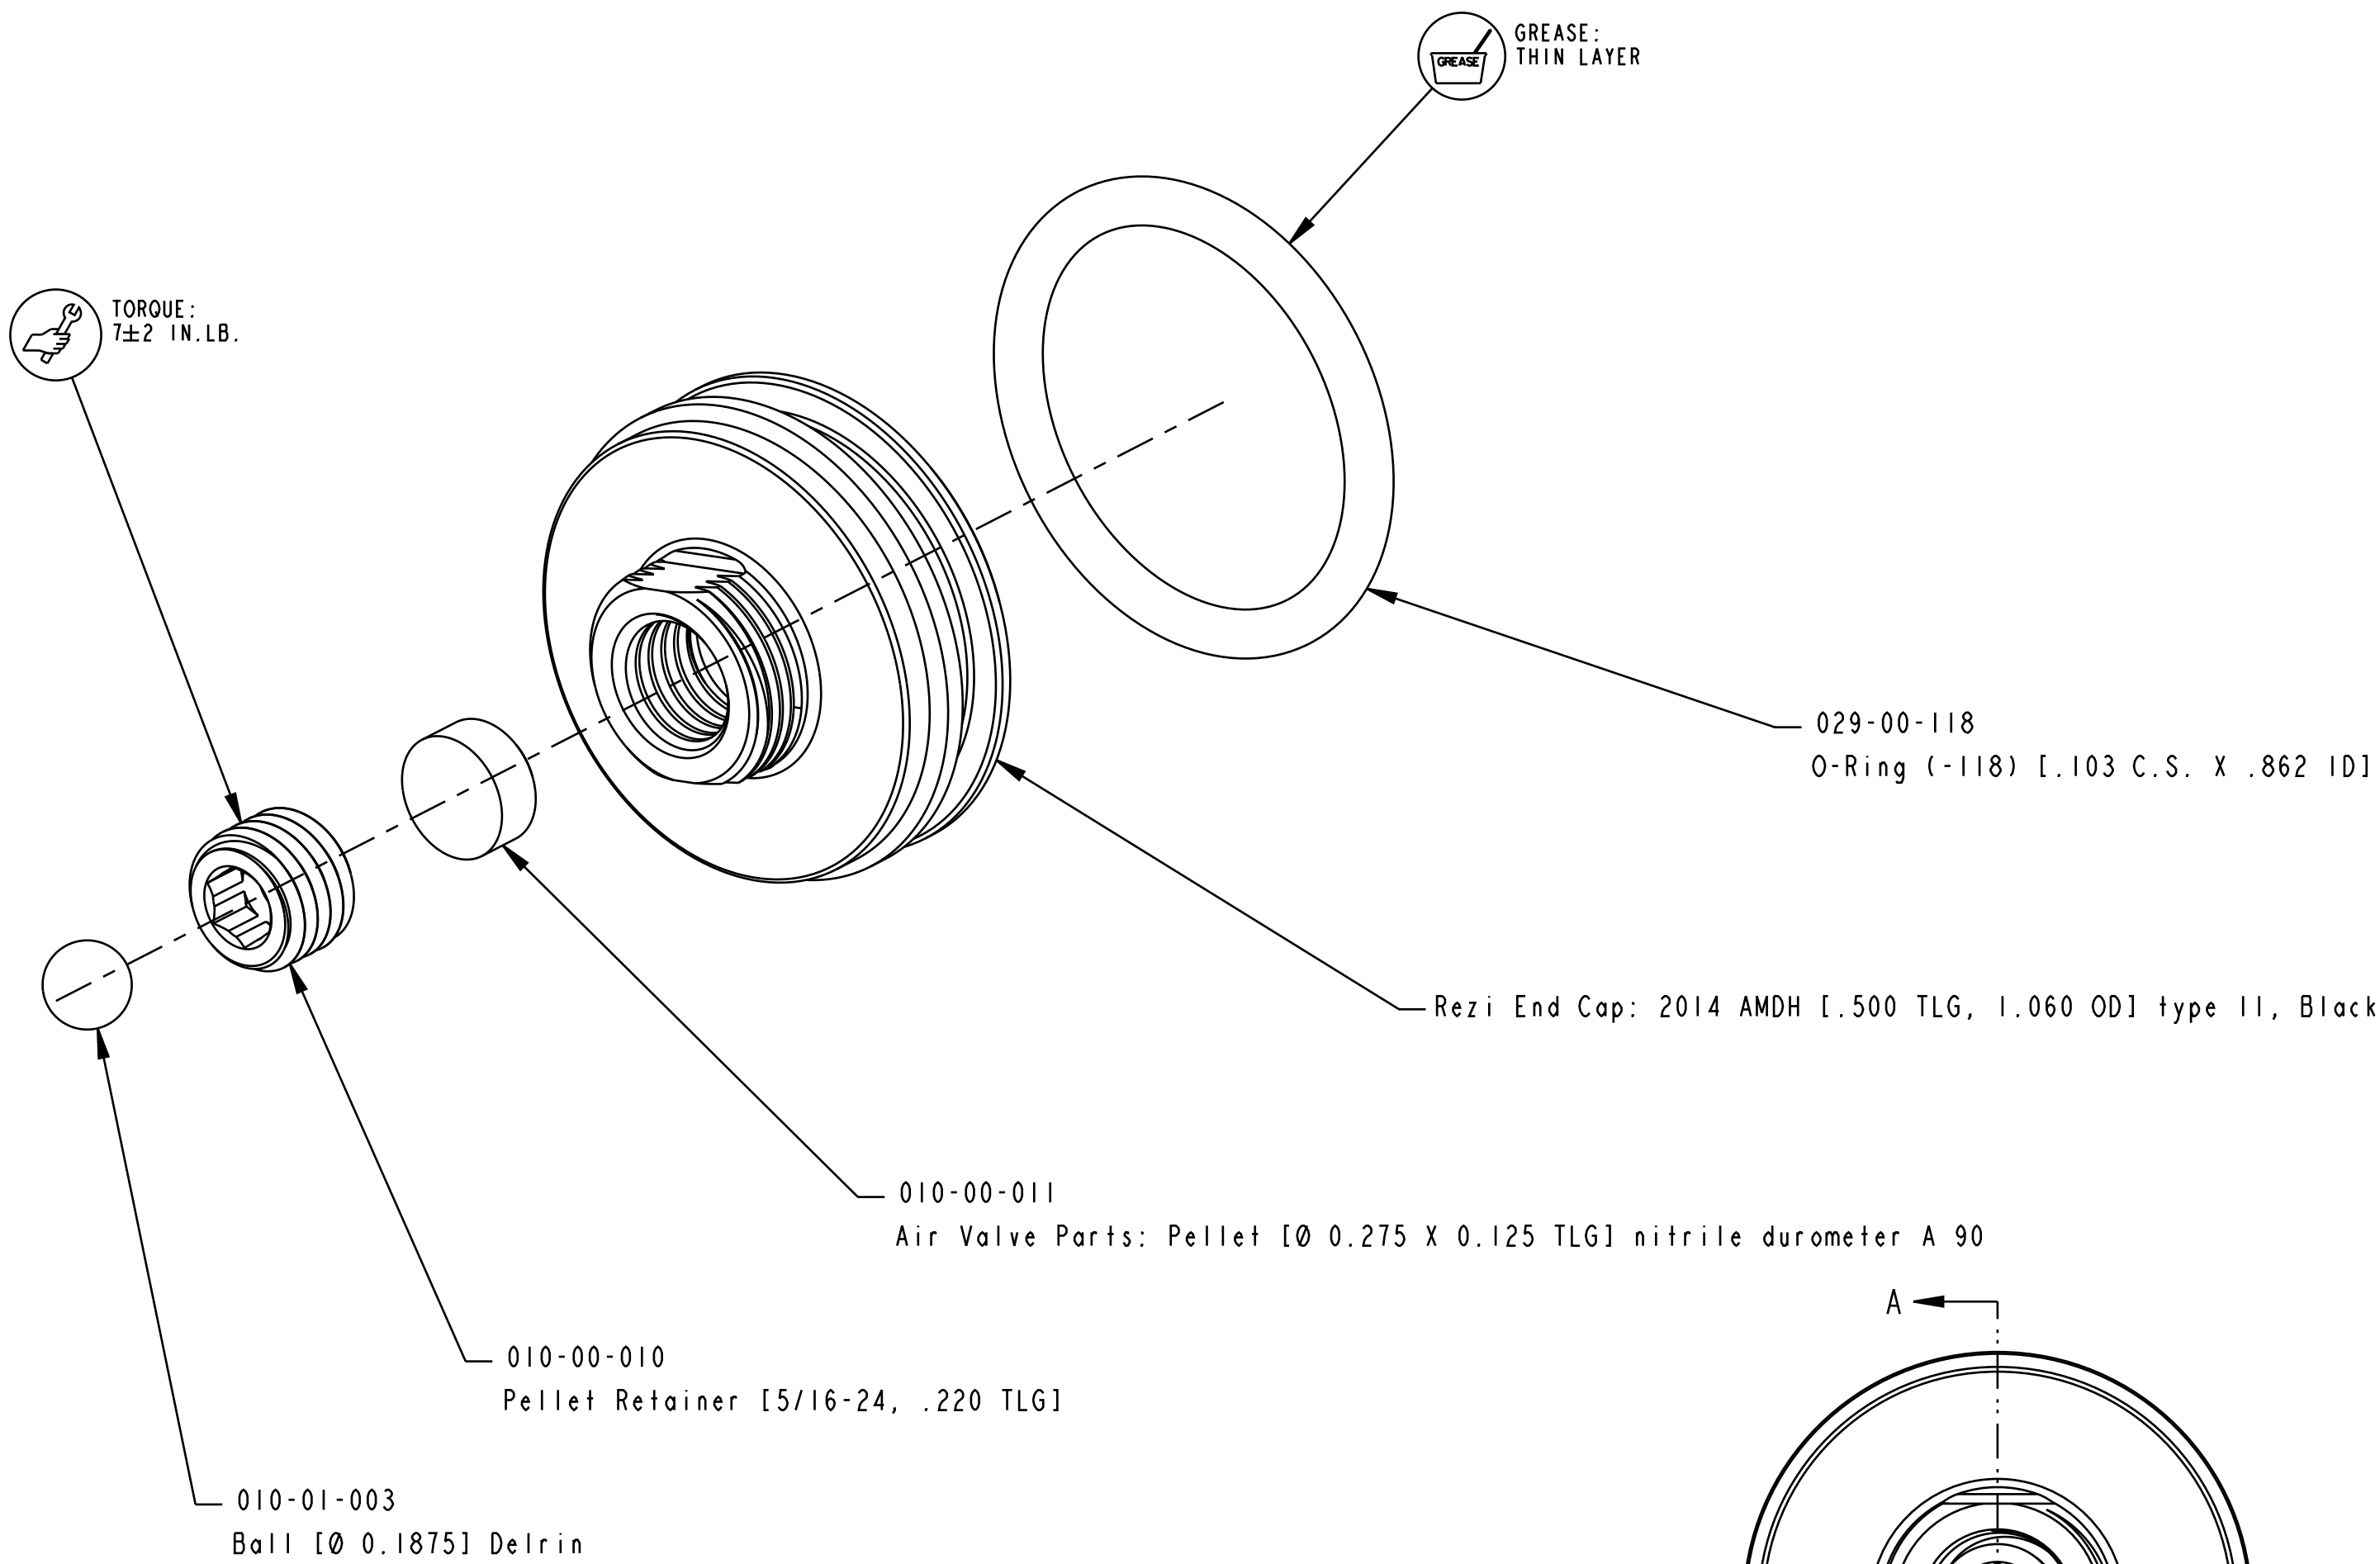

4

3

2

1

PROPRIETARY  
THIS DOCUMENT CONTAINS CONFIDENTIAL, PROPRIETARY INFORMATION  
THAT IS FOX PROPERTY. DO NOT DISCLOSE TO OR DUPLICATE  
FOR OTHERS EXCEPT AS AUTHORIZED BY FOX.

<b>FOX</b>		<b>FOX Factory, Inc.</b>		Ph 831-768-1100
		130 Hangar Way, Watsonville, CA 95076 USA		Fax 831-768-9312
TITLE	Rezi End Cap Assy: Float X, Non Adjust, Wire Ring, Pellet [1.070 Bore, ] Black Ano III			
SIZE	DWG. NO.	813-00-082-KIT		
PLOT SCALE	3:1	SHEET 1 OF 1		