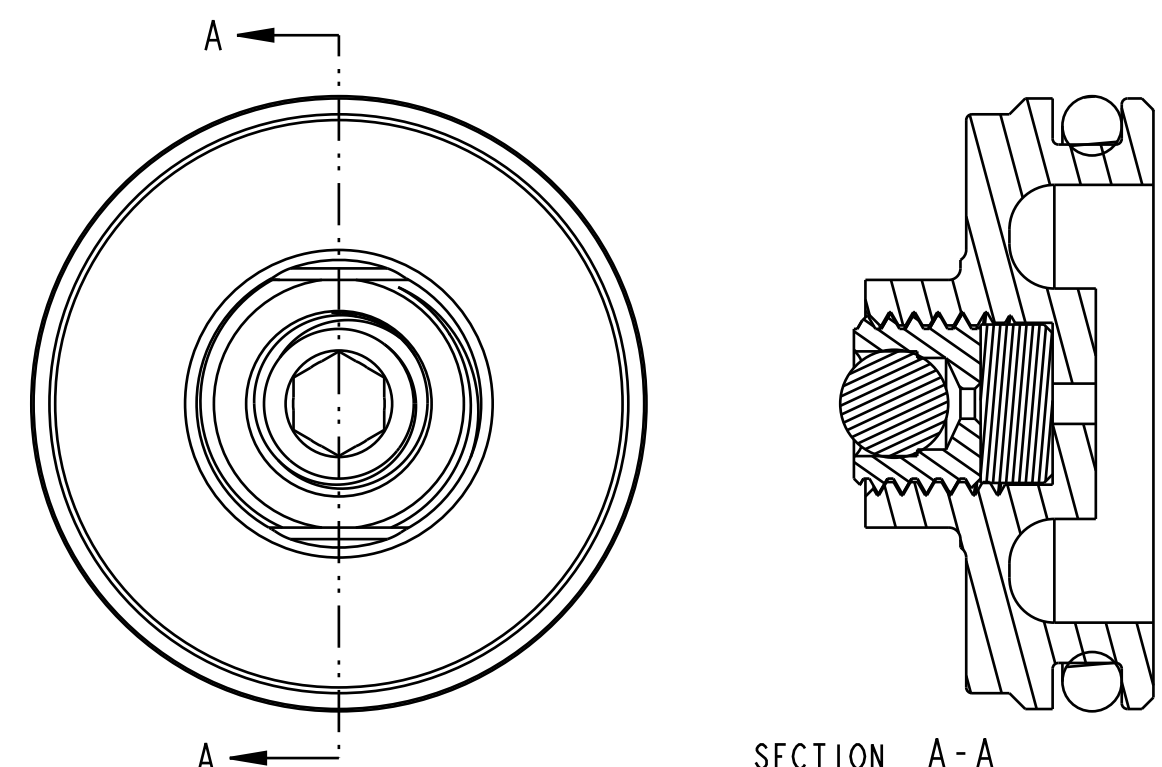

4

3

2

1

PROPRIETARY  
THIS DOCUMENT CONTAINS CONFIDENTIAL, PROPRIETARY INFORMATION  
THAT IS FOX PROPERTY. DO NOT DISCLOSE TO OR DUPLICATE  
FOR OTHERS EXCEPT AS AUTHORIZED BY FOX.

<b>FOX</b>		<b>FOX Factory, Inc.</b>		Ph 831-768-1100
		130 Hangar Way, Watsonville, CA 95076 USA		Fax 831-768-9312
TITLE	Rezi End Cap Assy: Float X, Non Adjust, Wire Ring, Pellet [1.070 Bore, ] Black Ano III			
SIZE	DWG. NO.	813-00-082-KIT		
PLOT SCALE	3:1	SHEET 1 OF 1		