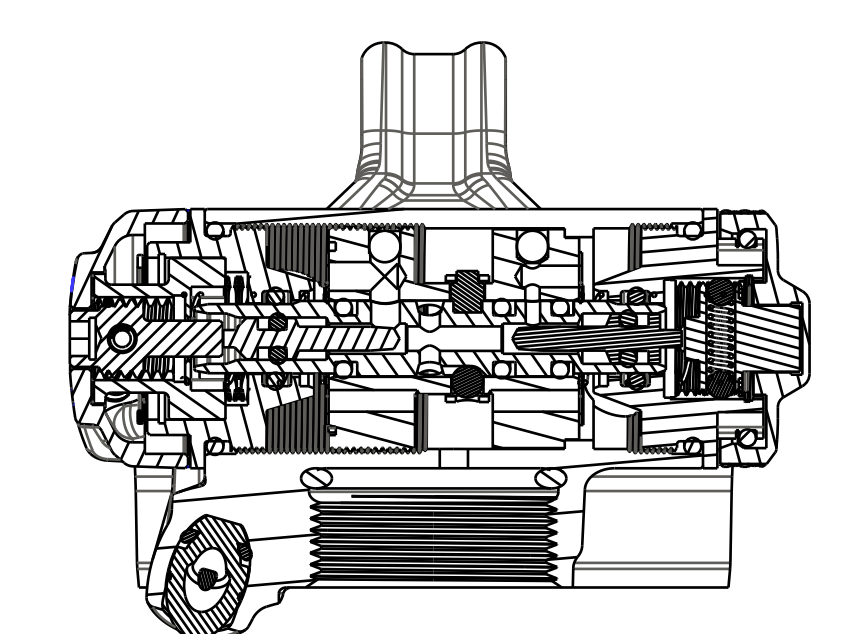

SECTION B-B

FOX Factory, Inc.
130 Hangar Way, Watsonville, CA 95076 USA
Ph 831-768-1100 Fax 831-768-9312

TITLE
Eyelet Assy: 2018 FLOAT DPX2, F-S, 3pos, Open Mode Adj

SIZE DWG. NO. **808-17-350-KIT**

PLOT SCALE 1.50:1 SHEET 1 OF 1