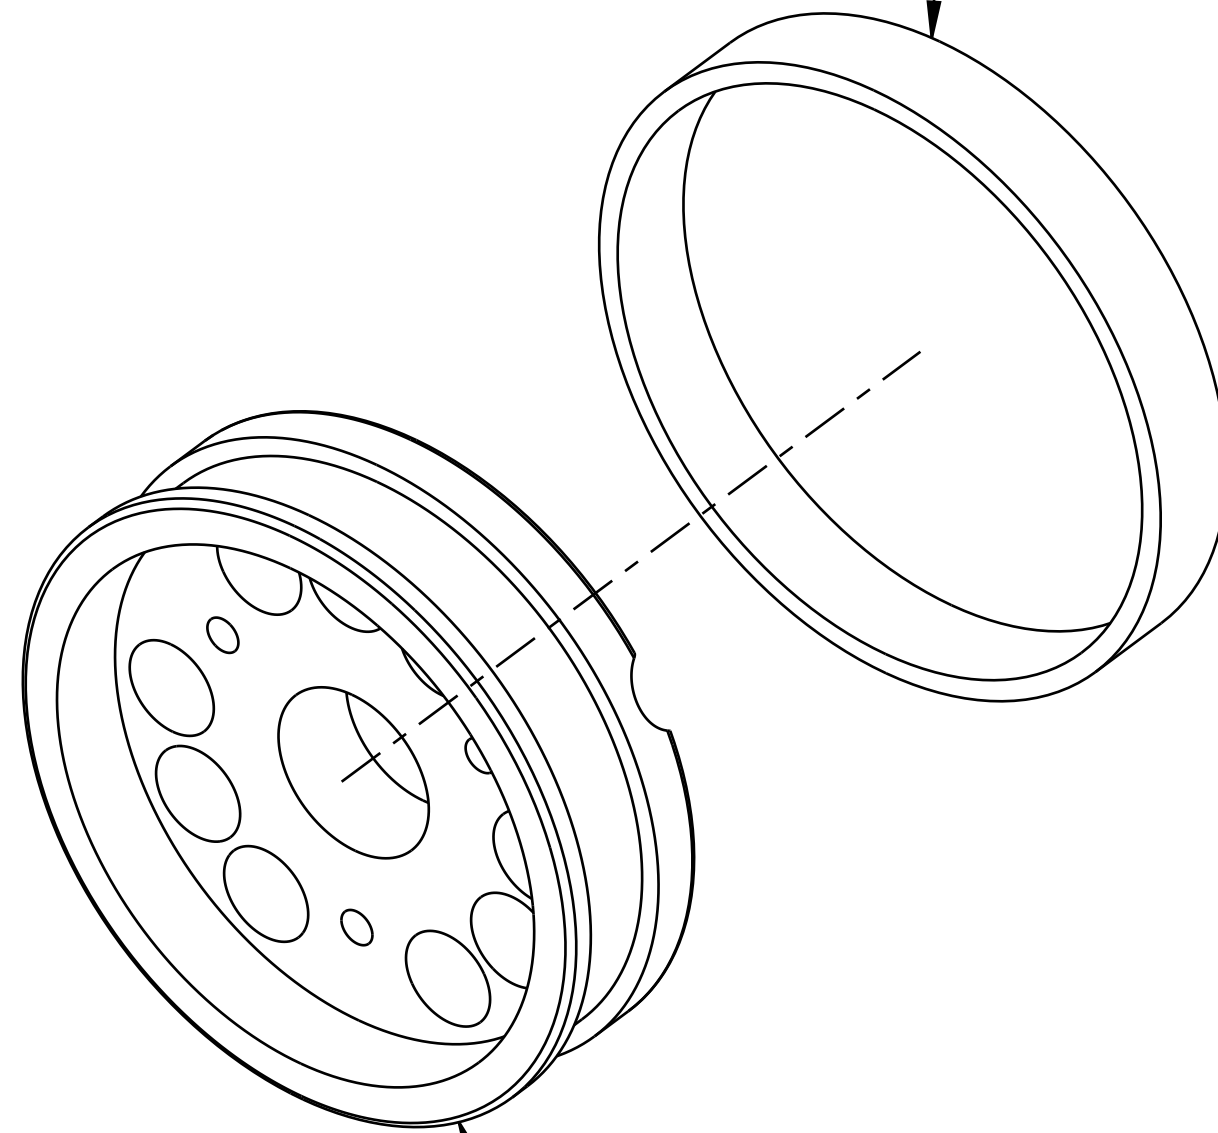

SCALE 2.000

002-02-009  
Bearing: Glide Ring, Blue Turcon

Piston: Main, 2014 Float X, [.940 Bore, .925 OD x 0.252 ID x 0.260 TLG] Clear An

SECTION A-A

**FOX** FOX Factory, Inc. Ph 831-768-1100  
130 Hangar Way, Watsonville, CA 95076 USA Fax 831-768-9312

TITLE  
Piston Assembly: Main, 2014 Float X,  
[Ø 0.940 Bore] w/ Glyde Ring

SIZE DWG. NO. 805-02-301-KIT  
C PLOT SCALE 4.00:1 SHEET 1 OF 1

- PROPRIETARY -  
THIS DOCUMENT CONTAINS CONFIDENTIAL, PROPRIETARY INFORMATION  
THAT IS FOX PROPERTY. DO NOT DISCLOSE TO OR DUPLICATE  
FOR OTHERS EXCEPT AS AUTHORIZED BY FOX.