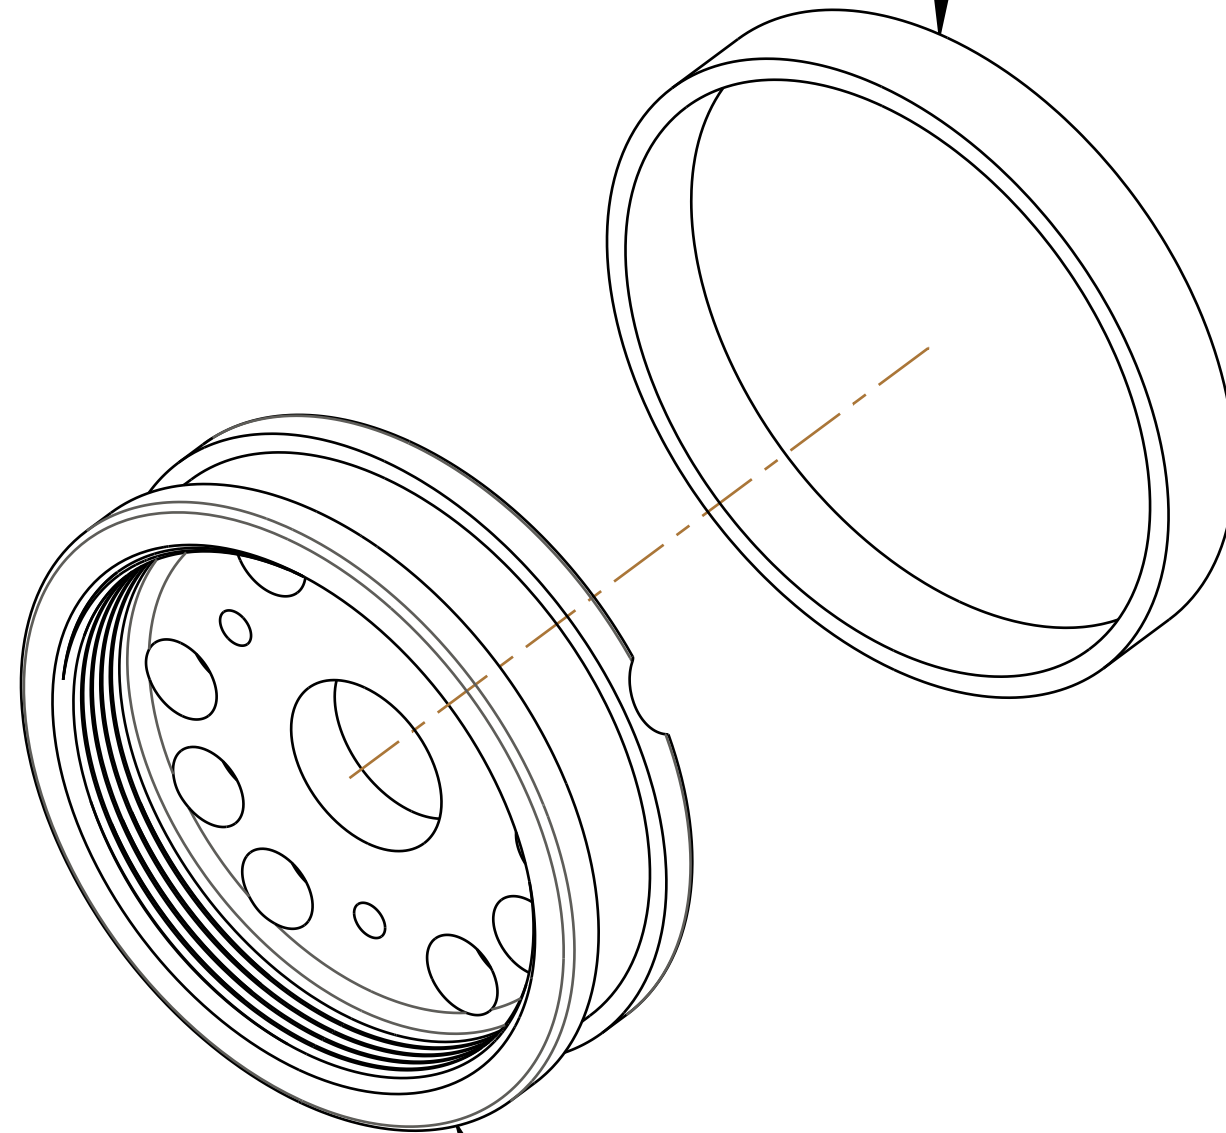

SCALE 2.000

002-02-009
Bearing: Glide Ring, Blue Turcon

Piston: Main Dish WRD, [0.940 Bore, .925 OD X 0.252 ID X 0.260 TLG] Clear Ano II

SECTION A-A

FOX **FOX Factory, Inc.** Ph 831-768-1100
130 Hangar Way, Watsonville, CA 95076 USA Fax 831-768-9312

TITLE
Piston Assembly: 2016 Float DPS,
[Ø 0.940 Bore] w/ Glyde Ring

SIZE DWG. NO. **805-02-031-KIT**

PLOT SCALE 4.00:1 SHEET 1 OF 1

- PROPRIETARY -
THIS DOCUMENT CONTAINS CONFIDENTIAL, PROPRIETARY INFORMATION
THAT IS FOX PROPERTY. DO NOT DISCLOSE TO OR DUPLICATE
FOR OTHERS EXCEPT AS AUTHORIZED BY FOX.