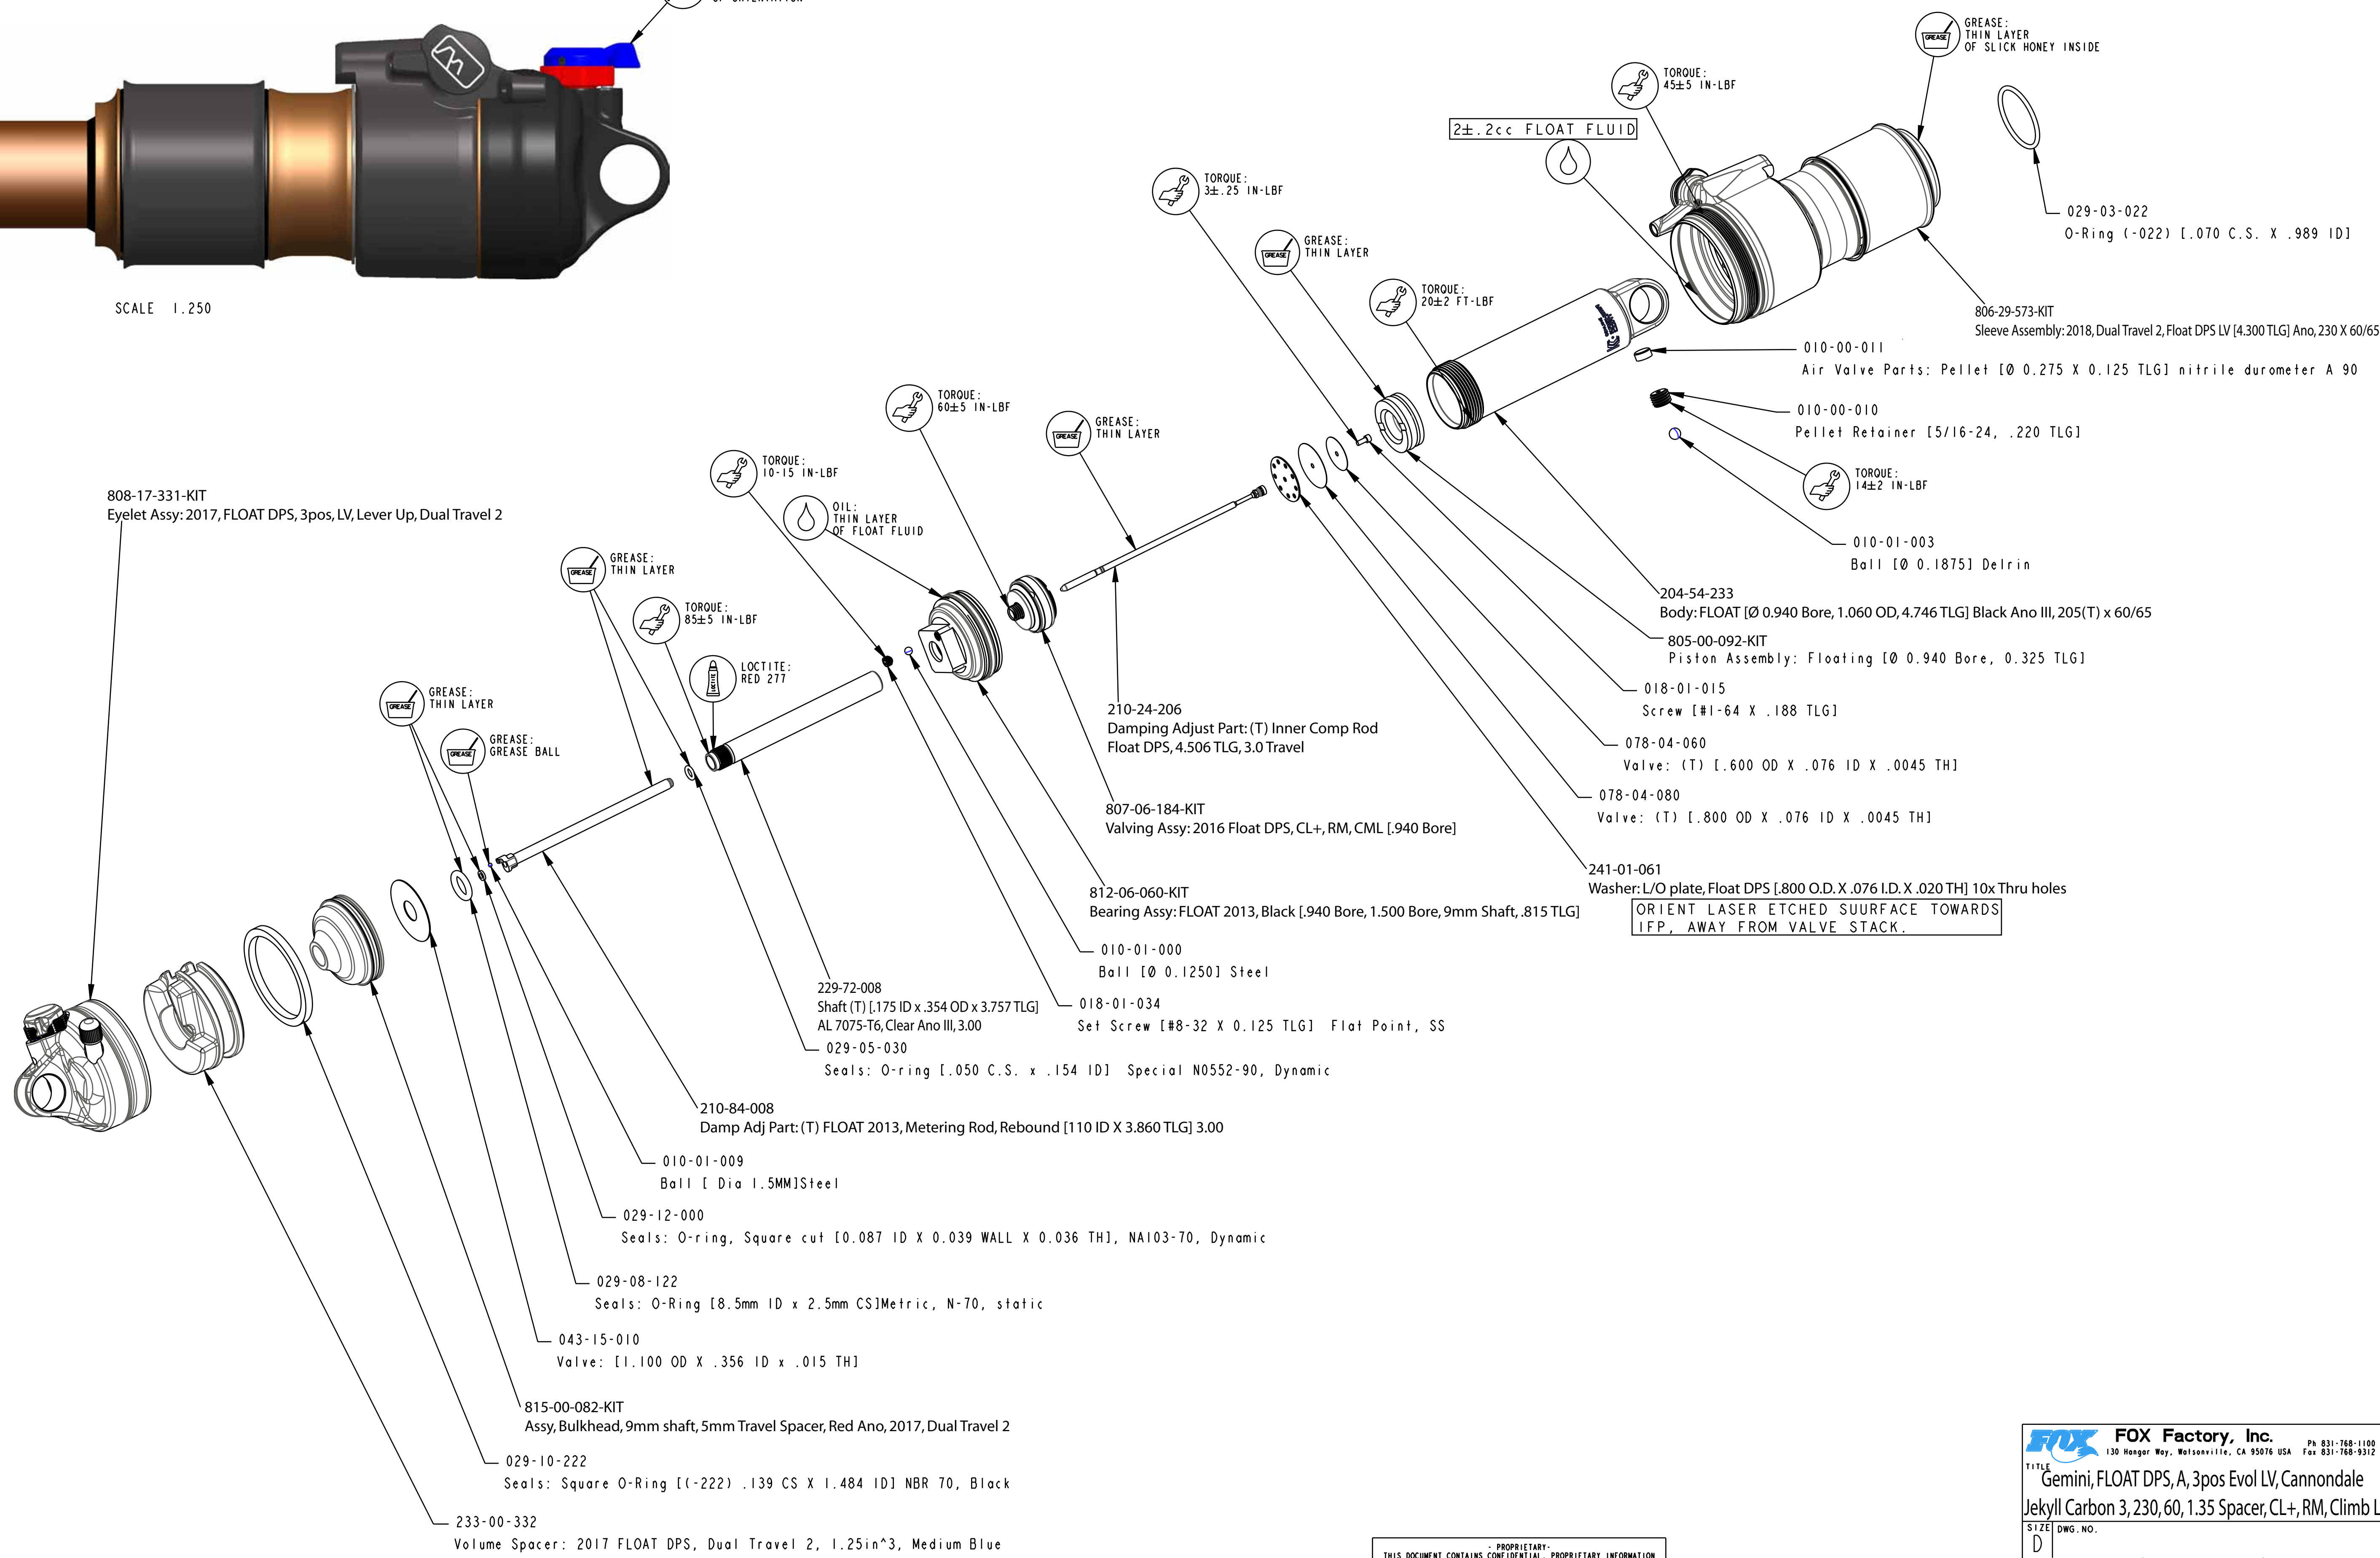

SCALE 1.250

NOTE:
LEVER IN
UP ORIENTATION

PROPRIETARY - THIS DOCUMENT CONTAINS CONFIDENTIAL, PROPRIETARY INFORMATION THAT IS FOR PROPERTY. DO NOT DISCLOSE TO OR DUPLICATE FOR OTHERS EXCEPT AS AUTHORIZED BY FOX.

FOX Factory, Inc.
130 Hangar Way, Watsonville, CA 95076 USA
Ph 831-768-1100
Fax 831-768-9312

TITLE
Gemini, FLOAT DPS, A, 3pos Evol LV, Cannondale
Jekyll Carbon 3, 230, 60, 1.35 Spacer, CL+, RM, Climb L

SIZE DWG. NO.
D

PLOT SCALE 0.75:1

SHEET 1 OF 2